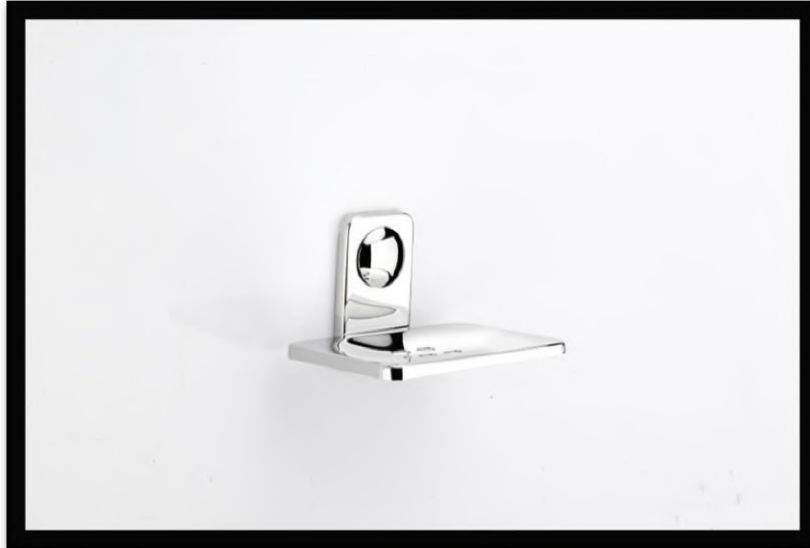

M-204
Tumbler Holder