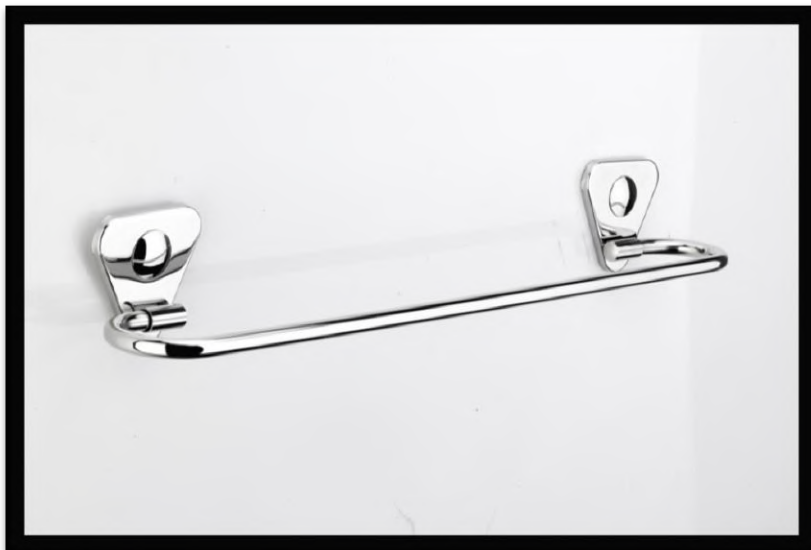

P-301

Towel Rack