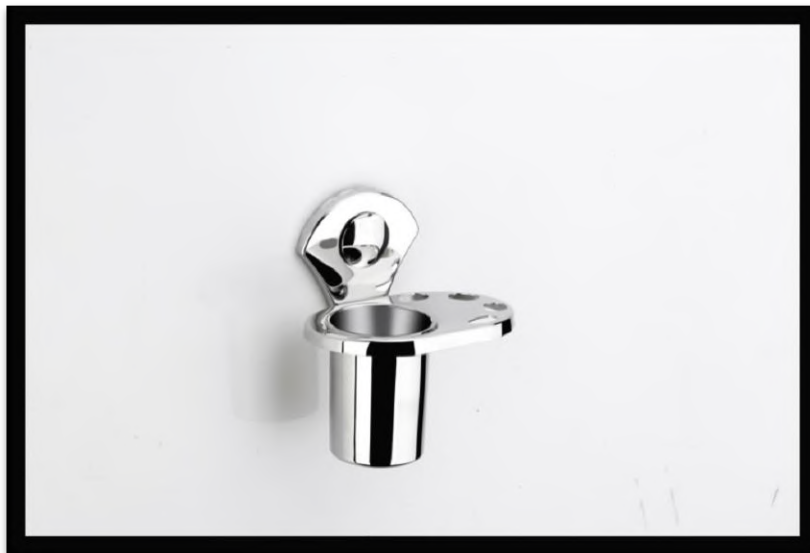

# Blue King

Luxurious Bath Accessories

Royal Series

**R-101**

Towel Rack

**R-102**

Towel Rod

**R-103**  
**Napkin Rod**

**R-104**  
**Tumbler Holder**

**R-105**  
**Soap Dish**

**R-106**  
**Robe Hook**

**R-107**  
**Double Soap Dish**

**R-108**  
**Soap Dish With Tumbler Holder**

**M-207**  
**Double Soap Dish**

**M-208**  
**Soap Dish With Tumbler Holder**

**Tumbler Holder**

**P-305**  
**Soap Dish**

**P-306**  
**Robe Hook**

**P-307**

**Double Soap Dish**

**P-308**

**Soap Dish with Tumbler Holder**