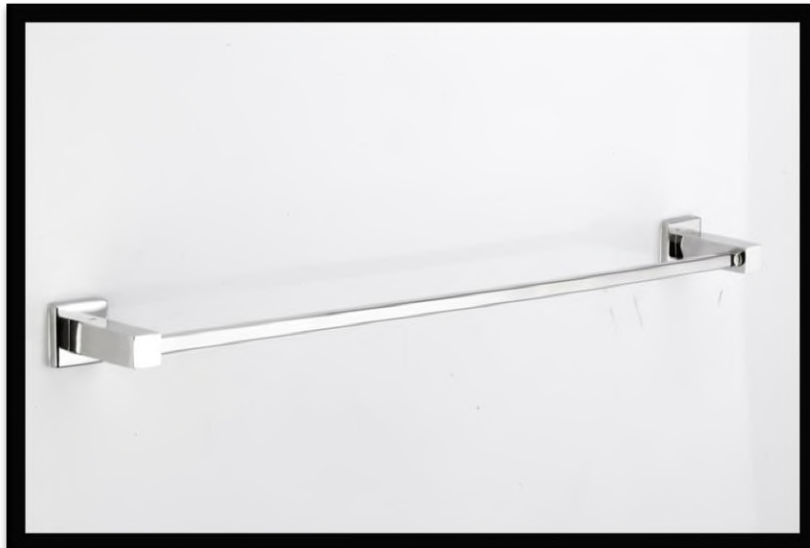

# Blue King

Luxurious Bath Accessories

Royal Series

**R-101**

Towel Rack

**R-102**

Towel Rod

**R-103**  
**Napkin Rod**

## B.K Series

**BK-401**

**Towel Rack**

**BK-402**

**Towel Rack**

**BK-403**  
**Towel Rack**

**BK-404**  
**Robe Hook**

**BK-405**  
**Robe Hook**