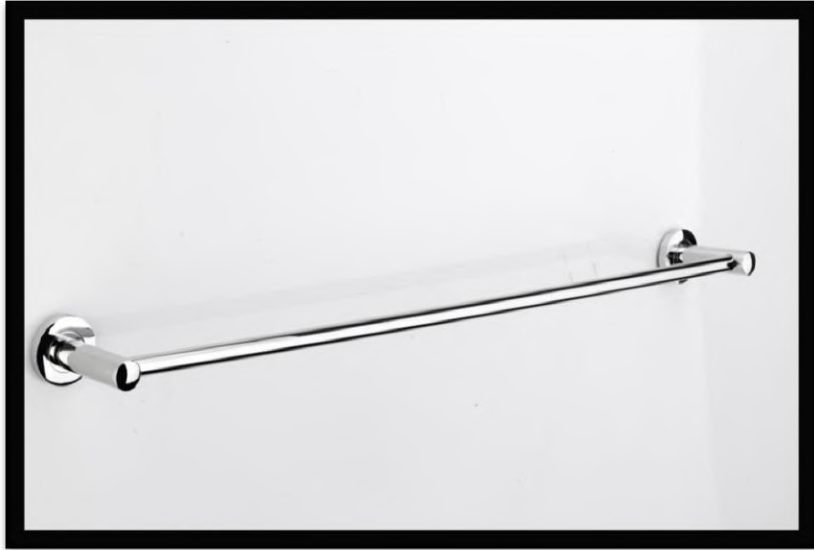

BK-407
Towel Rod